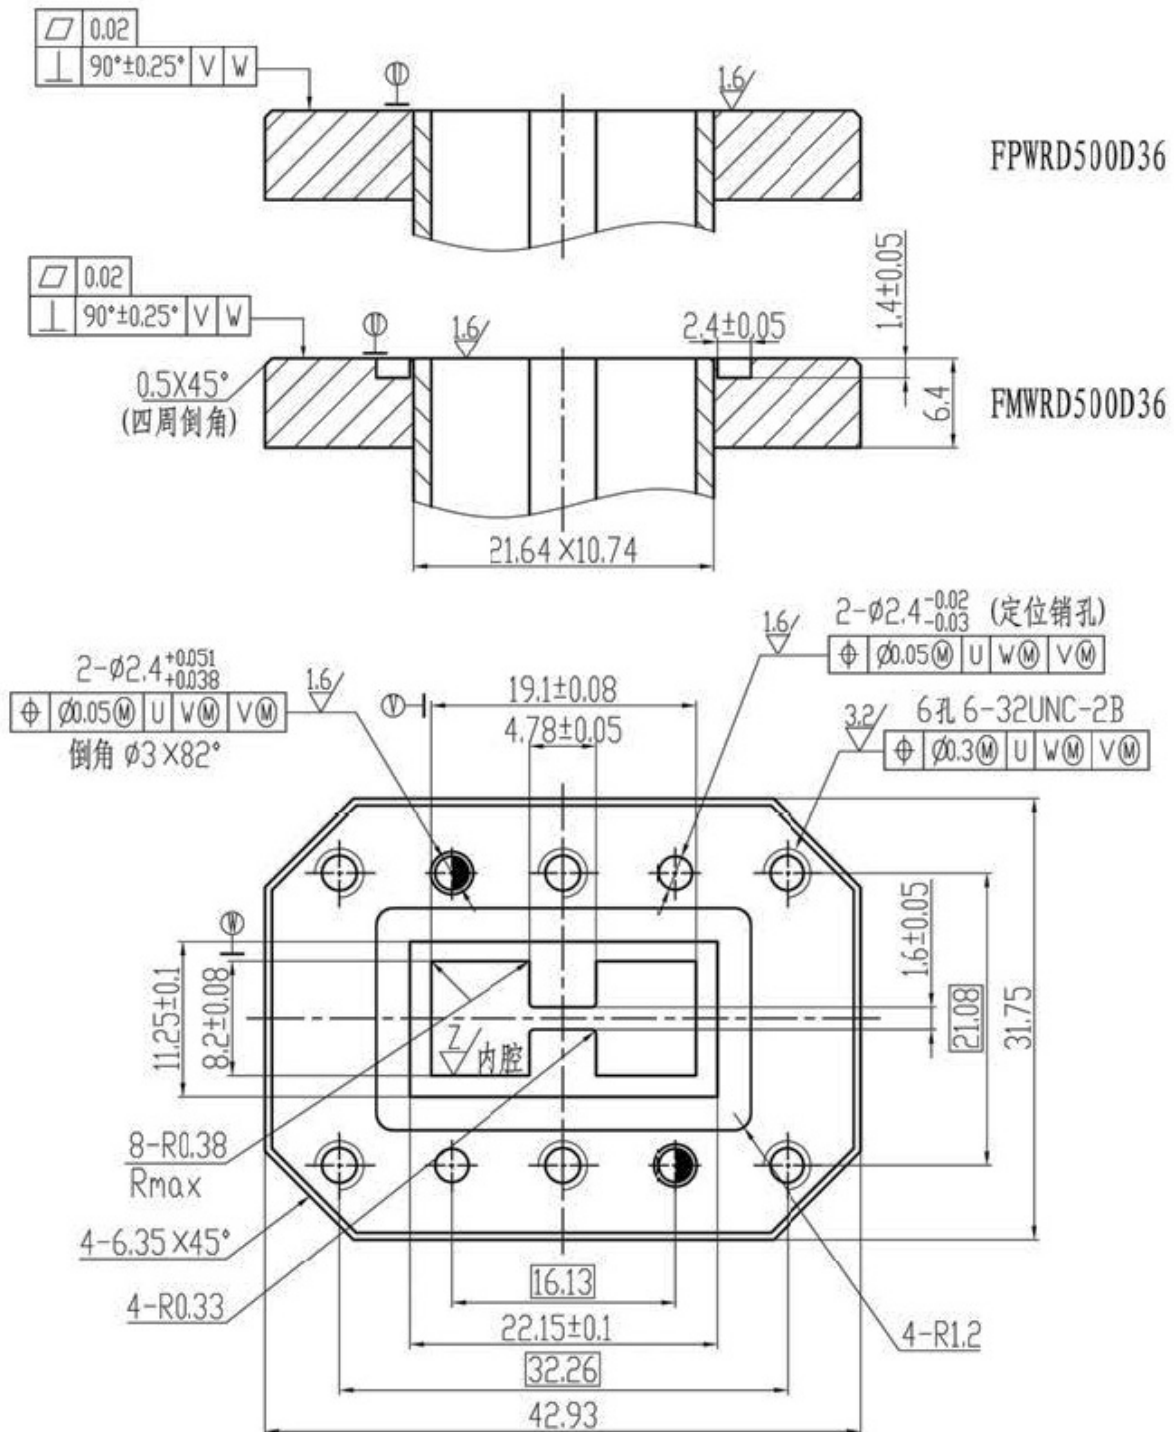

Dimensions of Double-Ridge WG Type Flange

- Flange Type: FPWRD500D36 / FMWRD500D36