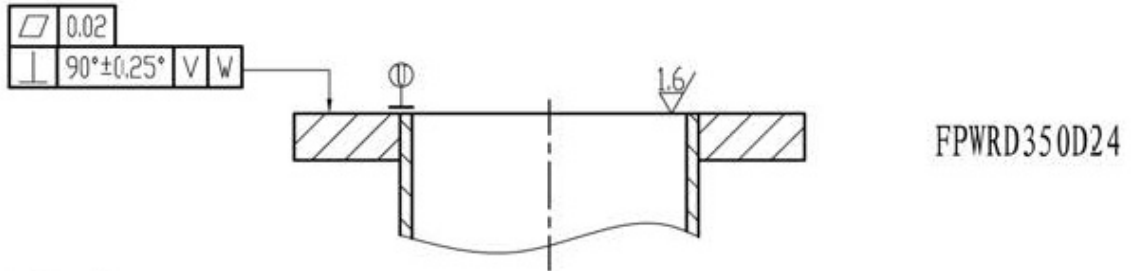

Dimensions of Double-Ridge WG Type Flange

- Flange Type: FPWRD350D24 / FMWRD350D24