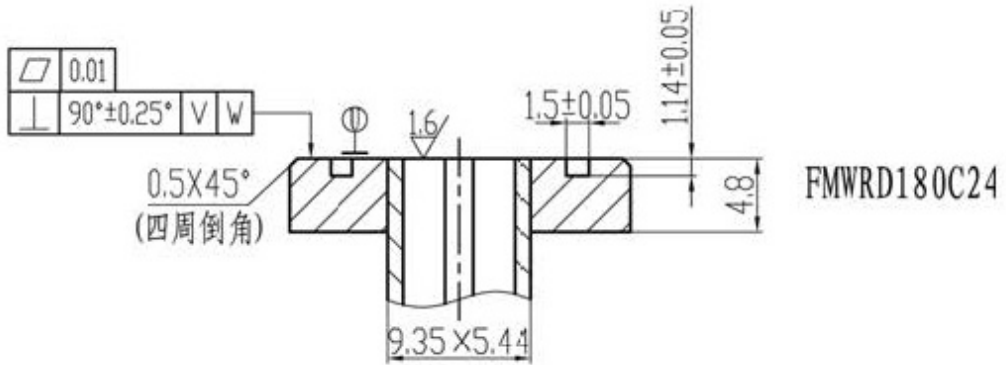

# Dimensions of Double-Ridge WG Type Flange

- Flange Type: FPWRD180D24 / FMWRD180D24

# Dimensions of Double-Ridge WG Type Flange

- Flange Type: FPWRD200D24 / FMWRD200D24