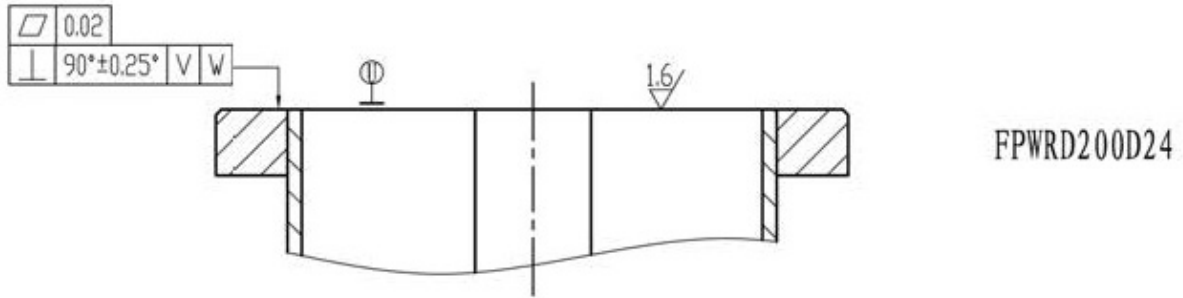

Dimensions of Double-Ridge WG Type Flange

- Flange Type: FPWRD200D24 / FMWRD200D24