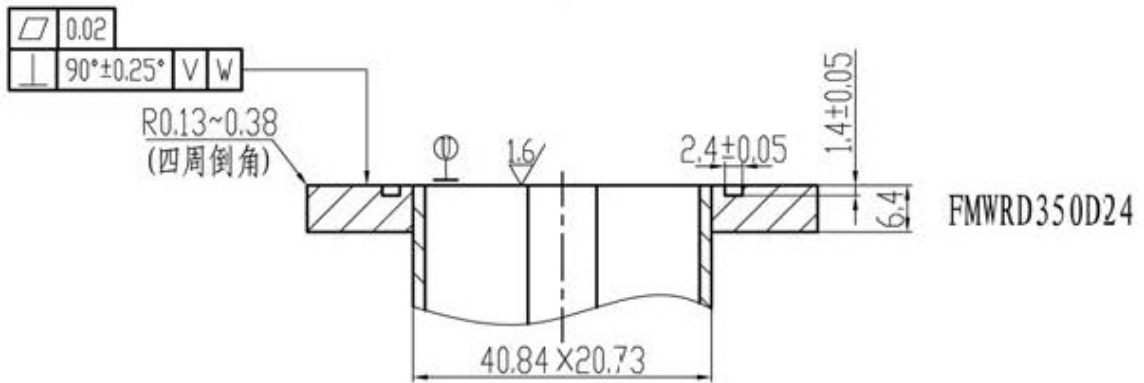

# Dimensions of Double-Ridge WG Type Flange

- Flange Type: FPWRD200D24 / FMWRD200D24

# Dimensions of Double-Ridge WG Type Flange

- Flange Type: FPWRD350D24 / FMWRD350D24