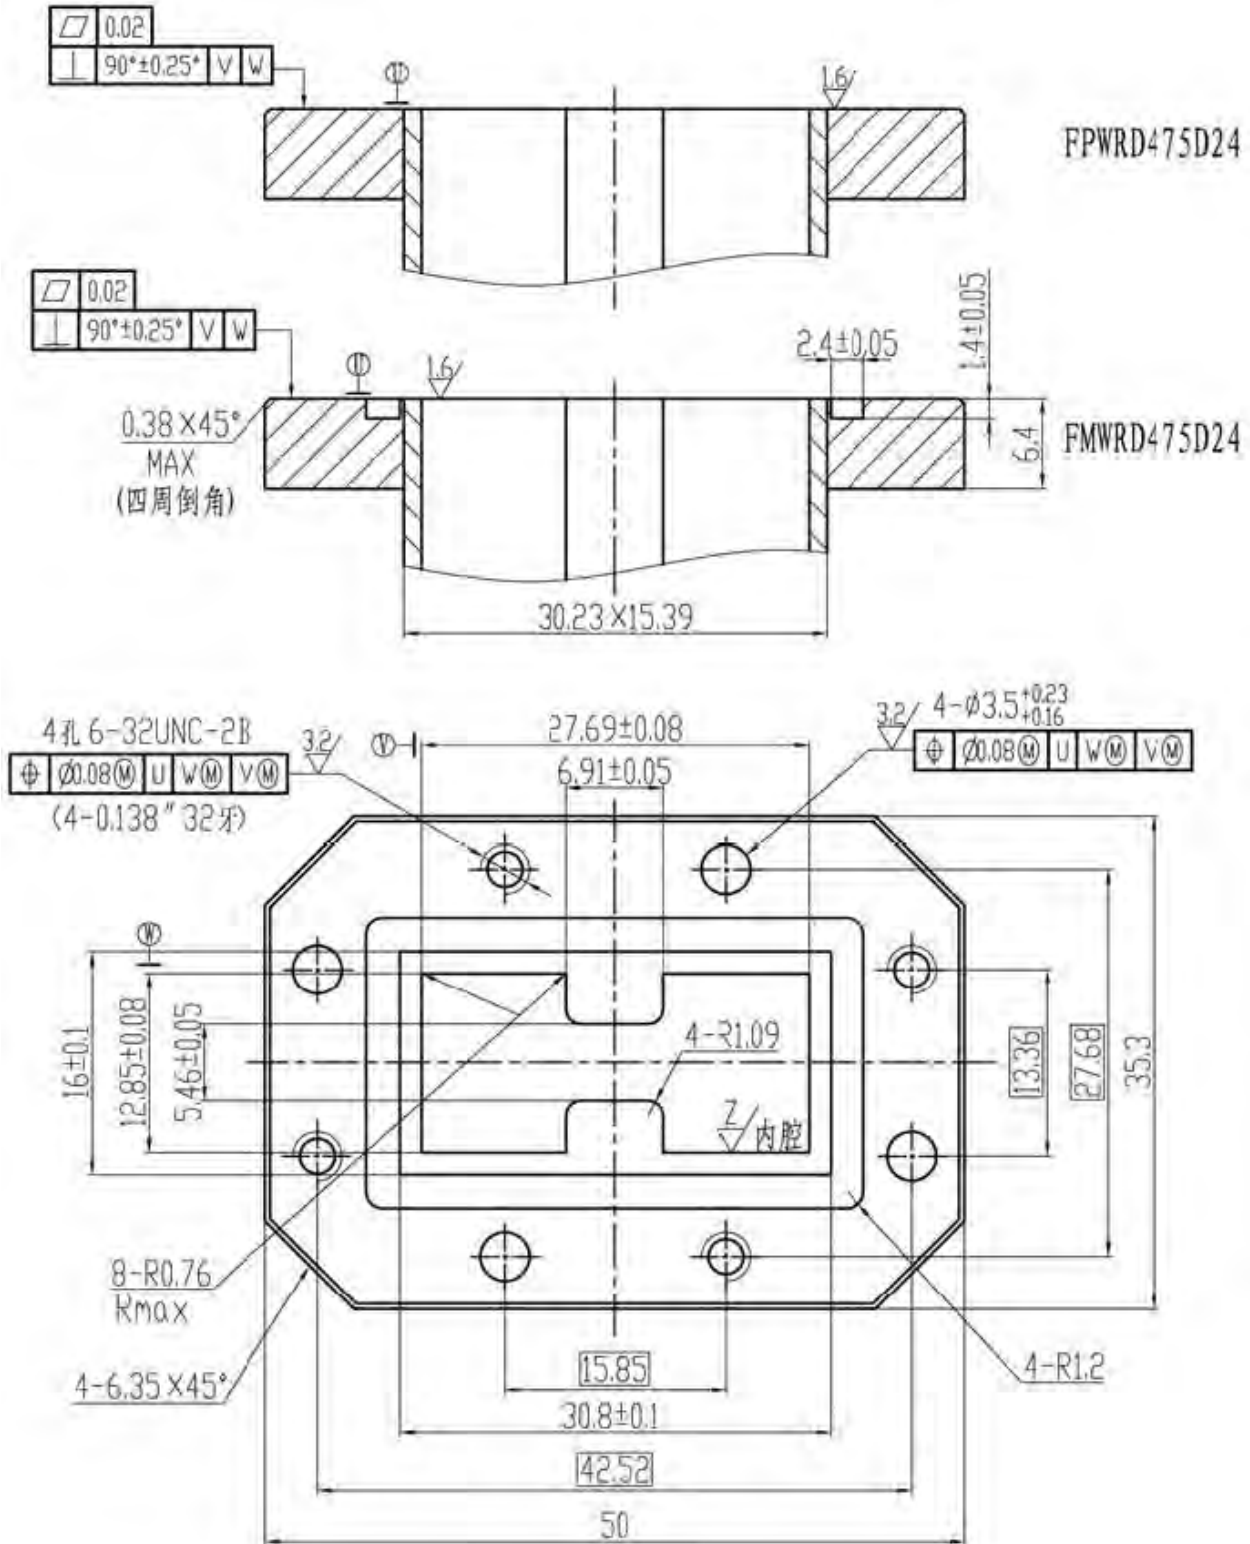

# Dimensions of Double-Ridge WG Type Flange

- Flange Type: FPWRD180D24 / FMWRD180D24

# Dimensions of Double-Ridge WG Type Flange

- Flange Type: FPWRD200D24 / FMWRD200D24

# Dimensions of Double-Ridge WG Type Flange

- Flange Type: FPWRD350D24 / FMWRD350D24

# Dimensions of Double-Ridge WG Type Flange

- Flange Type: FPWRD475D24 / FMWRD475D24