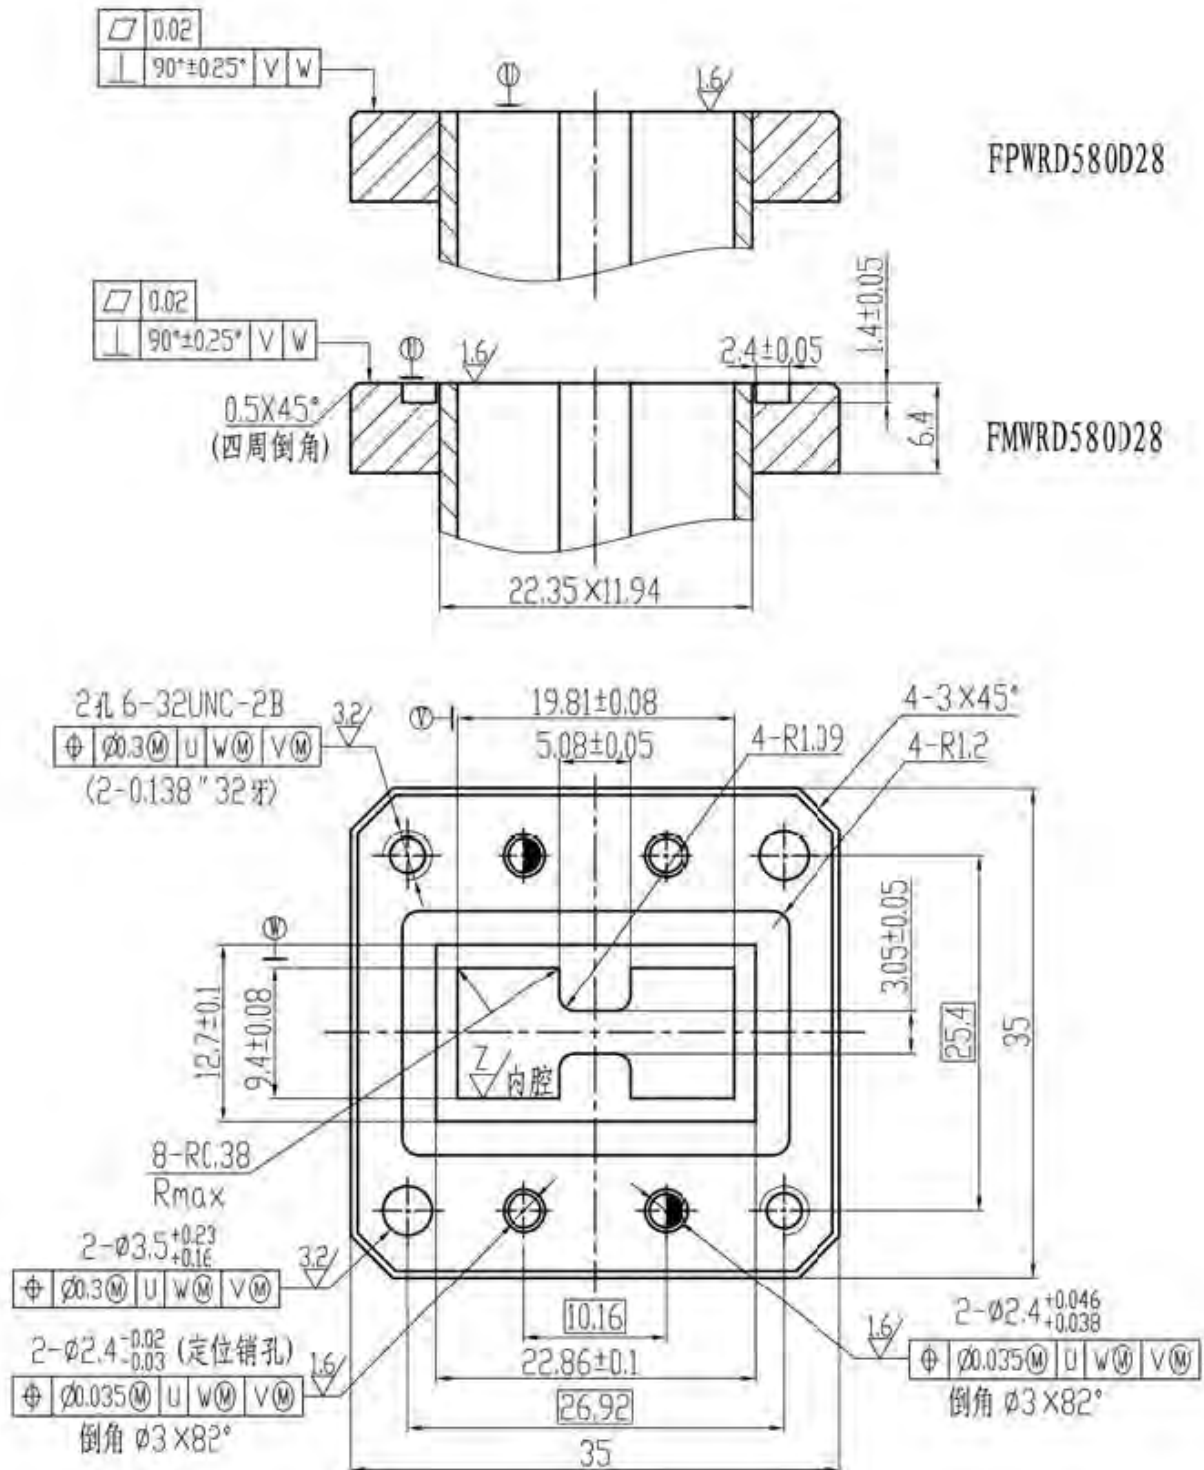

# Dimensions of Double-Ridge WG Type Flange

- Flange Type: FPWRD350D24 / FMWRD350D24

# Dimensions of Double-Ridge WG Type Flange

- Flange Type: FPWRD475D24 / FMWRD475D24

# Dimensions of Double-Ridge WG Type Flange

- Flange Type: FPWRD500D36 / FMWRD500D36

# Dimensions of Double-Ridge WG Type Flange

- Flange Type: FPWRD580D28 / FMWRD580D28