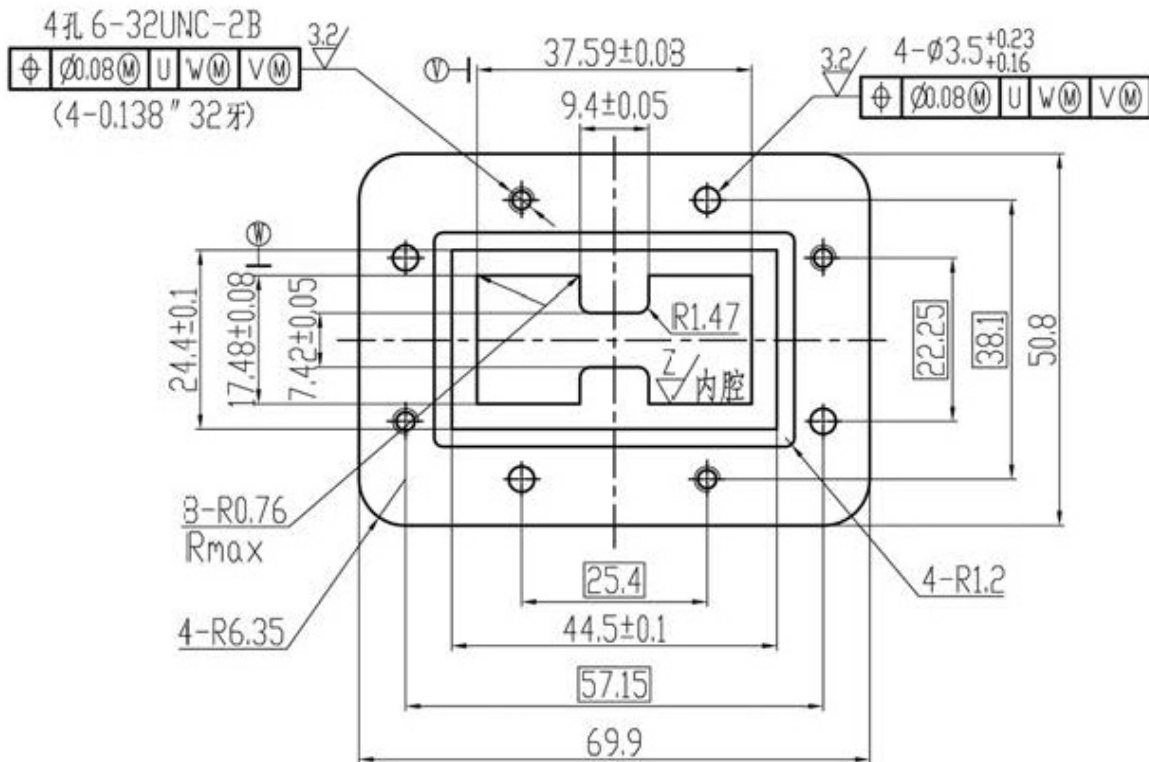

# Dimensions of Double-Ridge WG Type Flange

- Flange Type: FPWRD200D24 / FMWRD200D24

# Dimensions of Double-Ridge WG Type Flange

- Flange Type: FPWRD350D24 / FMWRD350D24

# Dimensions of Double-Ridge WG Type Flange

- Flange Type: FPWRD580D28 / FMWRD580D28