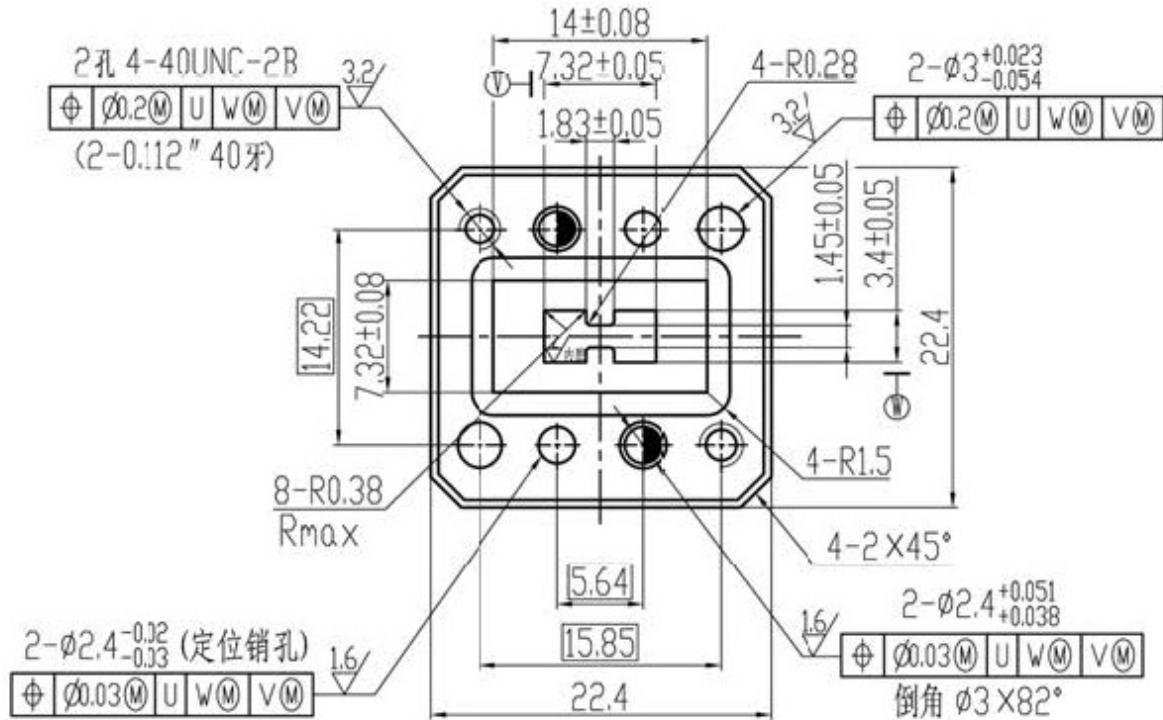

# Dimensions of Double-Ridge WG Type Flange

- Flange Type: FPWRD180D24 / FMWRD180D24

# Dimensions of Double-Ridge WG Type Flange

- Flange Type: FPWRD200D24 / FMWRD200D24

# Dimensions of Double-Ridge WG Type Flange

- Flange Type: FPWRD350D24 / FMWRD350D24

# Dimensions of Double-Ridge WG Type Flange

- Flange Type: FPWRD580D28 / FMWRD580D28