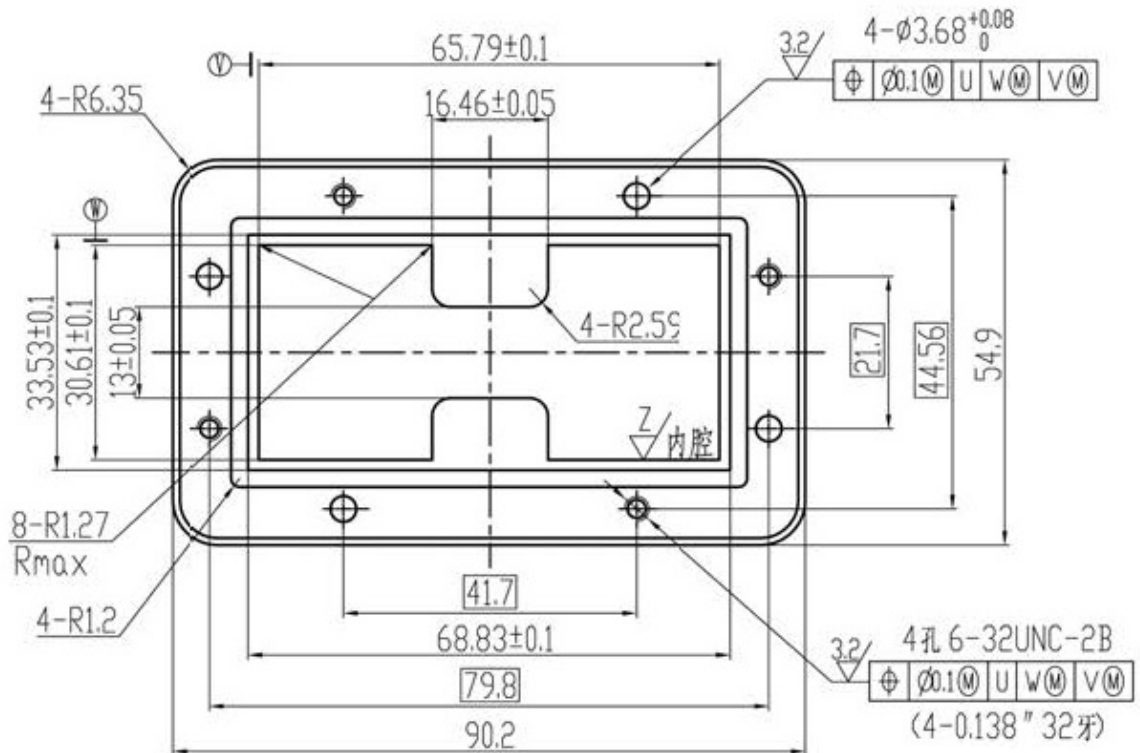

# Dimensions of Double-Ridge WG Type Flange

- Flange Type: FPWRD180D24 / FMWRD180D24

# Dimensions of Double-Ridge WG Type Flange

- Flange Type: FPWRD200D24 / FMWRD200D24

# Dimensions of Double-Ridge WG Type Flange

- Flange Type: FPWRD350D24 / FMWRD350D24

# Dimensions of Double-Ridge WG Type Flange

- Flange Type: FPWRD580D28 / FMWRD580D28