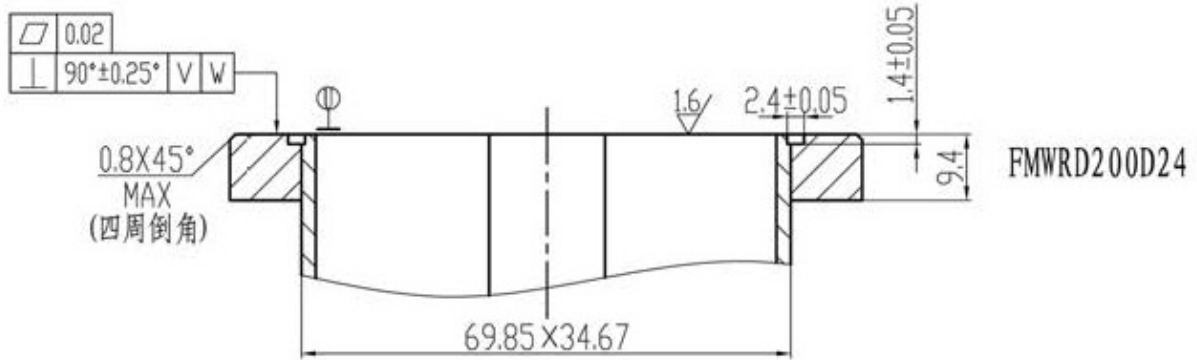

# Dimensions of Double-Ridge WG Type Flange

- Flange Type: FPWRD180D24 / FMWRD180D24

# Dimensions of Double-Ridge WG Type Flange

- Flange Type: FPWRD200D24 / FMWRD200D24