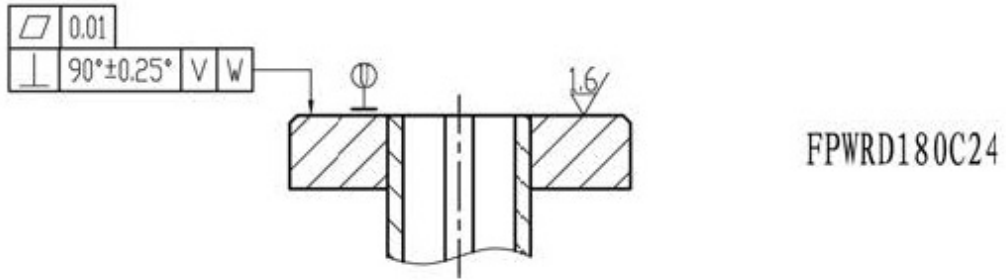

# Dimensions of Double-Ridge WG Type Flange

- Flange Type: FPWRD180D24 / FMWRD180D24